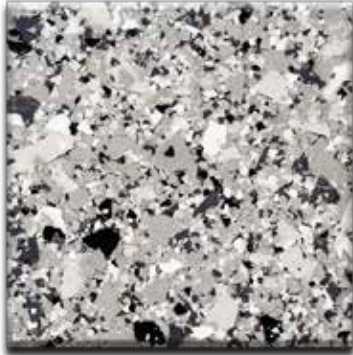

CrownFlake™ Hybrid

CrownFlake™ Hybrid has a large choice of colorful blend combinations for full flake coverage that will enhance the look of any floor.

H-101
Smoke Blend
Hybrid Blend

H-102
Charcoal
Brindle Hybrid Blend

H-104
Creekbed
Hybrid Blend

H-105
Sand
Hybrid Blend

H-106
Chestnut
Hybrid Blend

H-107
Coastline
Hybrid Blend

Color approximates a close appearance of the actual color flakes. Factors such as texture, lighting, size and shape of the project, and application method may cause color variances. When color is a critical issue, it is recommended that actual chip or overlay samples be used for approval.

CrownFlake™ Hybrid

H-108
Red Blend
Hybrid Blend

H-109
Blue Blend
Hybrid Blend

H-110
Deep River
Hybrid Blend

BH-101
Carbon
Brindle Hybrid Blend

BH-102
Oyster Shell
Brindle Hybrid Blend

BH-103
Pebble
Brindle Hybrid Blend

Color approximates a close appearance of the actual color flakes. Factors such as texture, lighting, size and shape of the project, and application method may cause color variances. When color is a critical issue, it is recommended that actual chip or overlay samples be used for approval.