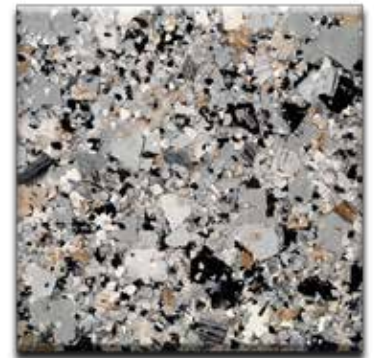

CrownFlake™ Hybrid

CrownFlake™ Hybrid has a large choice of colorful blend combinations for full flake coverage that will enhance the look of any floor.

H-101
Smoke Blend
Hybrid Blend

H-102
Charcoal
Brindle Hybrid Blend

H-104
Creekbed
Hybrid Blend

H-105
Sand
Hybrid Blend

H-106
Chestnut
Hybrid Blend

H-107
Coastline
Hybrid Blend

Color approximates a close appearance of the actual color flakes. Factors such as texture, lighting, size and shape of the project, and application method may cause color variances. When color is a critical issue, it is recommended that actual chip or overlay samples be used for approval.

CrownFlake™ Hybrid

H-108
Red Blend
Hybrid Blend

H-109
Blue Blend
Hybrid Blend

H-110
Deep River
Hybrid Blend

BH-101
Carbon
Brindle Hybrid Blend

BH-102
Oyster Shell
Brindle Hybrid Blend

BH-103
Pebble
Brindle Hybrid Blend

Color approximates a close appearance of the actual color flakes. Factors such as texture, lighting, size and shape of the project, and application method may cause color variances. When color is a critical issue, it is recommended that actual chip or overlay samples be used for approval.