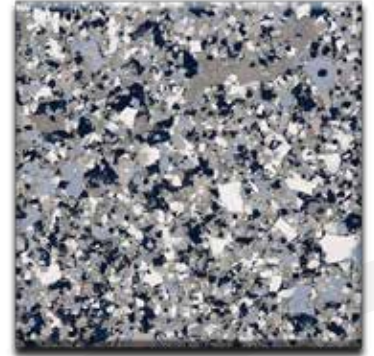

CrownFlake™ Hybrid

CrownFlake™ Hybrid has a large choice of colorful blend combinations for full flake coverage that will enhance the look of any floor.

H-101
Smoke Blend
Hybrid Blend

H-102
Charcoal
Brindle Hybrid Blend

H-104
Creekbed
Hybrid Blend

H-105
Sand
Hybrid Blend

H-106
Chestnut
Hybrid Blend

H-107
Coastline
Hybrid Blend

Color approximates a close appearance of the actual color flakes. Factors such as texture, lighting, size and shape of the project, and application method may cause color variances. When color is a critical issue, it is recommended that actual chip or overlay samples be used for approval.

CrownFlake™ Hybrid

H-108
Red Blend
Hybrid Blend

H-109
Blue Blend
Hybrid Blend

H-110
Deep River
Hybrid Blend

BH-101
Carbon
Brindle Hybrid Blend

BH-102
Oyster Shell
Brindle Hybrid Blend

BH-103
Pebble
Brindle Hybrid Blend

Color approximates a close appearance of the actual color flakes. Factors such as texture, lighting, size and shape of the project, and application method may cause color variances. When color is a critical issue, it is recommended that actual chip or overlay samples be used for approval.