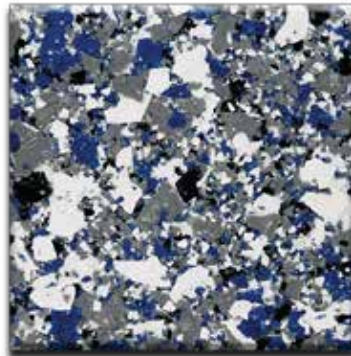

CrownFlake™ Hybrid

CrownFlake™ Hybrid has a large choice of colorful blend combinations for full flake coverage that will enhance the look of any floor.

H-101
Smoke Blend
Hybrid Blend

H-102
Charcoal
Brindle Hybrid Blend

H-104
Creekbed
Hybrid Blend

H-105
Sand
Hybrid Blend

H-106
Chestnut
Hybrid Blend

H-107
Coastline
Hybrid Blend

Color approximates a close appearance of the actual color flakes. Factors such as texture, lighting, size and shape of the project, and application method may cause color variances. When color is a critical issue, it is recommended that actual chip or overlay samples be used for approval.

CrownFlake™ Hybrid

H-108
Red Blend
Hybrid Blend

H-109
Blue Blend
Hybrid Blend

H-110
Deep River
Hybrid Blend

BH-101
Carbon
Brindle Hybrid Blend

BH-102
Oyster Shell
Brindle Hybrid Blend

BH-103
Pebble
Brindle Hybrid Blend

Color approximates a close appearance of the actual color flakes. Factors such as texture, lighting, size and shape of the project, and application method may cause color variances. When color is a critical issue, it is recommended that actual chip or overlay samples be used for approval.