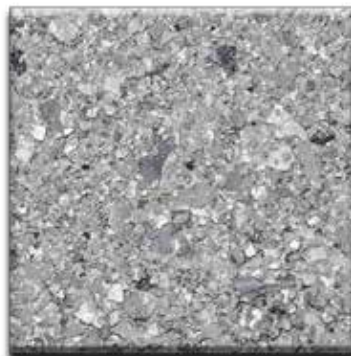

CrownFlake™ Hybrid

CrownFlake™ Hybrid has a large choice of colorful blend combinations for full flake coverage that will enhance the look of any floor.

H-101
Smoke Blend
Hybrid Blend

H-102
Charcoal
Brindle Hybrid Blend

H-104
Creekbed
Hybrid Blend

H-105
Sand
Hybrid Blend

H-106
Chestnut
Hybrid Blend

H-107
Coastline
Hybrid Blend

Color approximates a close appearance of the actual color flakes. Factors such as texture, lighting, size and shape of the project, and application method may cause color variances. When color is a critical issue, it is recommended that actual chip or overlay samples be used for approval.

CrownFlake™ Hybrid

H-108
Red Blend
Hybrid Blend

H-109
Blue Blend
Hybrid Blend

H-110
Deep River
Hybrid Blend

BH-101
Carbon
Brindle Hybrid Blend

BH-102
Oyster Shell
Brindle Hybrid Blend

BH-103
Pebble
Brindle Hybrid Blend

Color approximates a close appearance of the actual color flakes. Factors such as texture, lighting, size and shape of the project, and application method may cause color variances. When color is a critical issue, it is recommended that actual chip or overlay samples be used for approval.