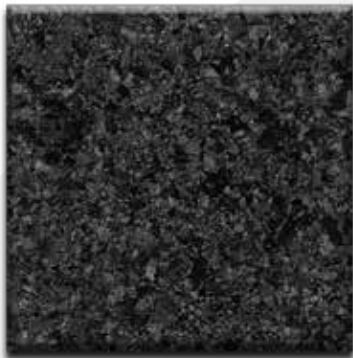

CrownFlake™ Hybrid

CrownFlake™ Hybrid has a large choice of colorful blend combinations for full flake coverage that will enhance the look of any floor.

H-101
Smoke Blend
Hybrid Blend

H-102
Charcoal
Brindle Hybrid Blend

H-104
Creekbed
Hybrid Blend

H-105
Sand
Hybrid Blend

H-106
Chestnut
Hybrid Blend

H-107
Coastline
Hybrid Blend

Color approximates a close appearance of the actual color flakes. Factors such as texture, lighting, size and shape of the project, and application method may cause color variances. When color is a critical issue, it is recommended that actual chip or overlay samples be used for approval.

CrownFlake™ Hybrid

H-108
Red Blend
Hybrid Blend

H-109
Blue Blend
Hybrid Blend

H-110
Deep River
Hybrid Blend

BH-101
Carbon
Brindle Hybrid Blend

BH-102
Oyster Shell
Brindle Hybrid Blend

BH-103
Pebble
Brindle Hybrid Blend

Color approximates a close appearance of the actual color flakes. Factors such as texture, lighting, size and shape of the project, and application method may cause color variances. When color is a critical issue, it is recommended that actual chip or overlay samples be used for approval.