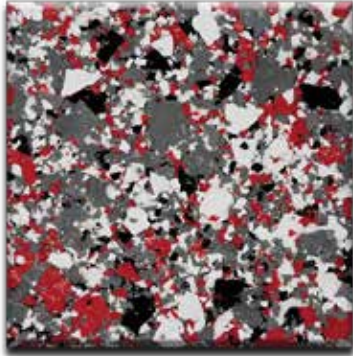

CrownFlake™ Hybrid

CrownFlake™ Hybrid has a large choice of colorful blend combinations for full flake coverage that will enhance the look of any floor.

H-101
Smoke Blend
Hybrid Blend

H-102
Charcoal
Brindle Hybrid Blend

H-104
Creekbed
Hybrid Blend

H-105
Sand
Hybrid Blend

H-106
Chestnut
Hybrid Blend

H-107
Coastline
Hybrid Blend

Color approximates a close appearance of the actual color flakes. Factors such as texture, lighting, size and shape of the project, and application method may cause color variances. When color is a critical issue, it is recommended that actual chip or overlay samples be used for approval.

CrownFlake™ Hybrid

H-108
Red Blend
Hybrid Blend

H-109
Blue Blend
Hybrid Blend

H-110
Deep River
Hybrid Blend

BH-101
Carbon
Brindle Hybrid Blend

BH-102
Oyster Shell
Brindle Hybrid Blend

BH-103
Pebble
Brindle Hybrid Blend

Color approximates a close appearance of the actual color flakes. Factors such as texture, lighting, size and shape of the project, and application method may cause color variances. When color is a critical issue, it is recommended that actual chip or overlay samples be used for approval.