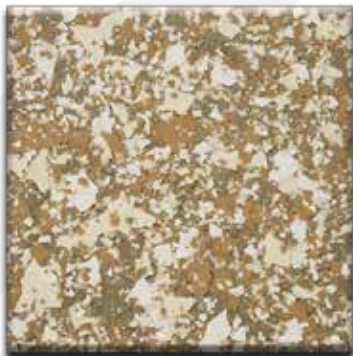

CrownFlake™ Hybrid

CrownFlake™ Hybrid has a large choice of colorful blend combinations for full flake coverage that will enhance the look of any floor.

H-101
Smoke Blend
Hybrid Blend

H-102
Charcoal
Brindle Hybrid Blend

H-104
Creekbed
Hybrid Blend

H-105
Sand
Hybrid Blend

H-106
Chestnut
Hybrid Blend

H-107
Coastline
Hybrid Blend

Color approximates a close appearance of the actual color flakes. Factors such as texture, lighting, size and shape of the project, and application method may cause color variances. When color is a critical issue, it is recommended that actual chip or overlay samples be used for approval.

CrownFlake™ Hybrid

H-108
Red Blend
Hybrid Blend

H-109
Blue Blend
Hybrid Blend

H-110
Deep River
Hybrid Blend

BH-101
Carbon
Brindle Hybrid Blend

BH-102
Oyster Shell
Brindle Hybrid Blend

BH-103
Pebble
Brindle Hybrid Blend

Color approximates a close appearance of the actual color flakes. Factors such as texture, lighting, size and shape of the project, and application method may cause color variances. When color is a critical issue, it is recommended that actual chip or overlay samples be used for approval.